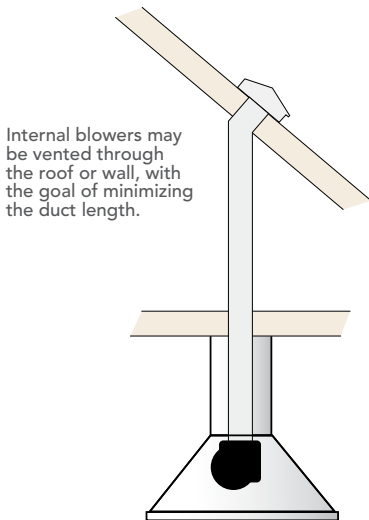

Internal blowers may be vented through the roof or wall, with the goal of minimizing the duct length.

Internal blowers reside within the hood structure, so only a single electrical connection is required.