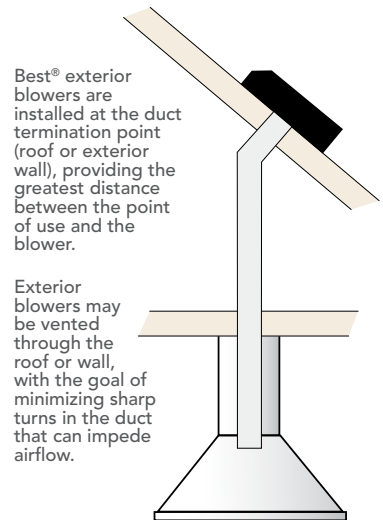

In-Line Blowers

Best® In-line blowers are installed between the point of use and the duct termination point. In-line blowers may be installed in an attic space, utility room or crawl space.

In-line blowers may be vented through the roof or wall, with the goal of minimizing the duct length.

Electrical connections to both the hood and the in-line blower are required.

In-line				
Blower	ILB3	ILB6	ILB9	ILB11
Max. CFM	280	600	800	1100

Exterior Blowers

Best® exterior blowers are installed at the duct termination point (roof or exterior wall), providing the greatest distance between the point of use and the blower.

Exterior blowers may be vented through the roof or wall, with the goal of minimizing sharp turns in the duct that can impede airflow.

Electrical connections to both the hood and the exterior blower are required.