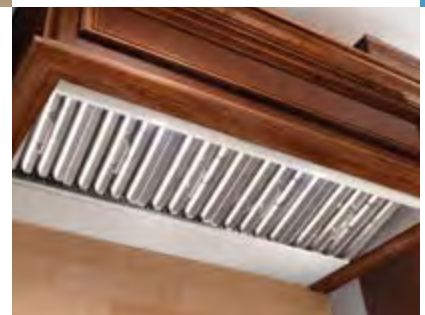

BEST® Built-In Ventilation Selection Guide

Quiet, Flexible
Performance
Bringing Custom
Designs to Life