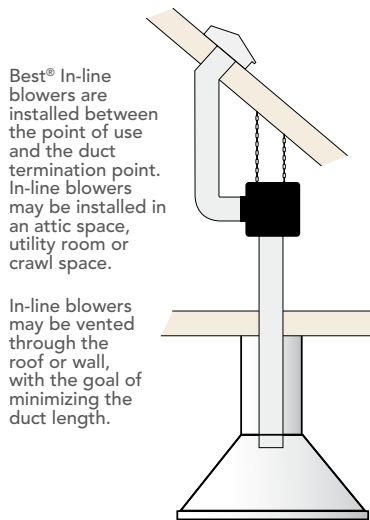

In-Line Blowers

Best® In-line blowers are installed between the point of use and the duct termination point. In-line blowers may be installed in an attic space, utility room or crawl space.

In-line blowers may be vented through the roof or wall, with the goal of minimizing the duct length.

Electrical connections to both the hood and the in-line blower are required.

In-line				
Blower	ILB3	ILB6	ILB9	ILB11
Max. CFM	280	600	800	1100