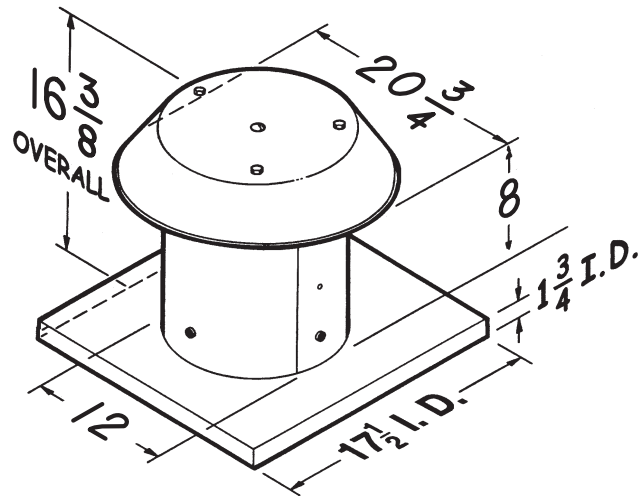

Model 612CM

- For curb mount installation
- Other features same as Model 612

BROAN® NuTone®

Broan Hartford, Wisconsin www.Broan.com 800-548-0790 www.NuTone.com 888-336-3948
www.Broan.ca 877-896-1119 www.NuTone.ca 877-896-1119