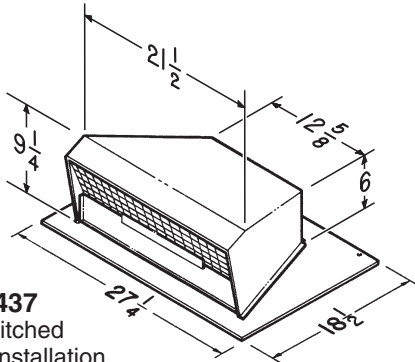

ROOF CAPS

Model 437

- For pitched roof installation
- High-capacity design - up to 1200 CFM
- 24 GA. CRCQ steel, electrocoat acrylic finish
- Built-in spring-loaded backdraft damper and bird screen
- For 8-in. to 10-in. round duct