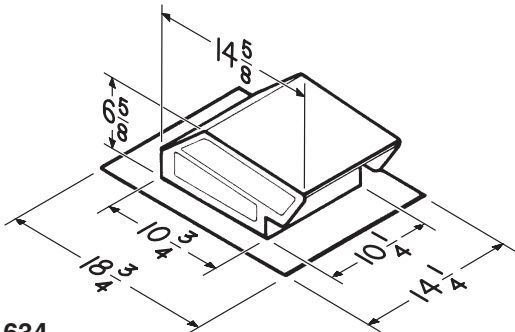

Model 636AL

- Same as Model 636 .025 - in Aluminum
- Natural finish

Model 634

- For pitched roof installation
- 24 GA. CRCQ steel, electrocoat acrylic finish
- Built-in backdraft damper and bird screen
- For 3 1/4" x 10" or up to 8" round duct

Model 634M

- Same as Model 634 except with 6" round duct collar

Model 644

- Same as Model 634 except .025 aluminum
- Natural finish

Model 443 Flexible Roof Ducting Kit

- Includes 8 ft. of 4", flexible, vinyl ducting, 4" diameter metal duct connector, 2 duct clamps, 4" to 3" reducer and Model 636 Roof Cap

Model RVK1A Flexible Roof Ducting Kit

- Includes 8 ft. of 4", flexible, 2-ply metallic laminate ducting, 4" diameter metal duct connector, 2 duct clamps, 4" to 3" reducer and Model 636 Roof Cap
- Duct conforms to UL181 Class 1 air connector requirements
- Not recommended for dryer venting

Broan Hartford, Wisconsin www.Broan.com 800-548-0790 www.NuTone.com 888-336-3948
www.Broan.ca 877-896-1119 www.NuTone.ca 877-896-1119

REFERENCE	QTY.	REMARKS	Project
			Location
			Architect
			Engineer
			Contractor
			Submitted by Date