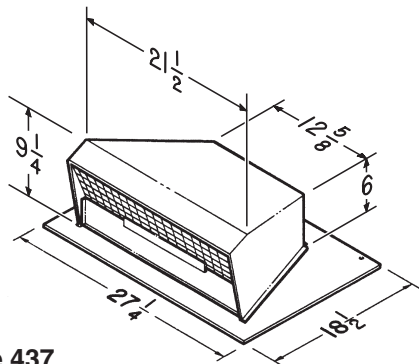

CAPUCHONS DE TOIT

Modèle 437

- Pour l'installation de toits inclinés
- Conception haute capacité - jusqu'à 1200 CFM
- Acier laminé à froid calibre 24 de qualité commerciale, fini acrylique électrocoat
- Clapet antirefoulement à ressort et grillage aviaire intégrés
- Pour conduit rond 8 po à 10 po