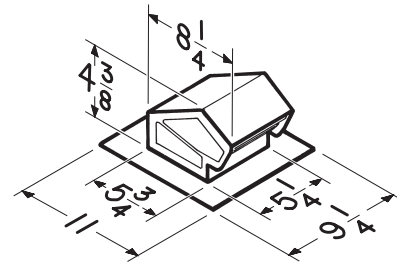

ROOF CAPS

Model 437

- For pitched roof installation
- High-capacity design - up to 1200 CFM
- 24 GA. CRCQ steel, electrocoat acrylic finish
- Built-in spring-loaded backdraft damper and bird screen
- For 8-in. to 10-in. round duct