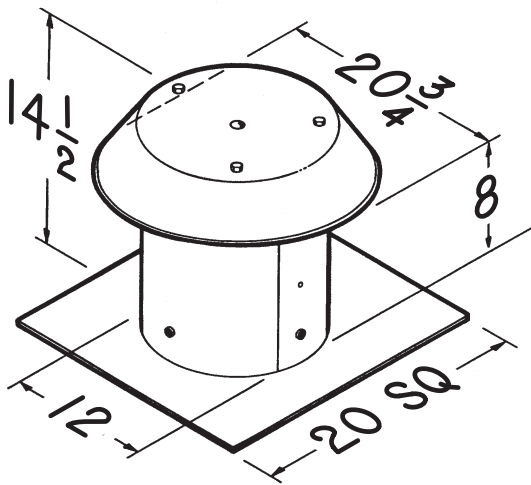

Model 612

- For flat roof installation
- .025 Aluminum - natural finish
- Built-in bird screen
- For up to 12" round duct