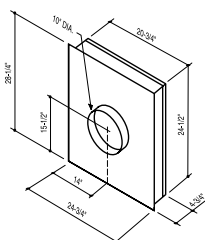

¹ Most "EX" & "E" models require a transition (model 414) from 8" to 10" for use with External Blowers. BEST® blowers are designed and UL Certified for use with BEST® products only.

² In cold climates, a separate In-line damper (model 421) is recommended.

³ All BEST® blower motors are thermal overload protected.

* Exterior Blower duct connection can be attached to the back (horizontal) of the WP28 and WP29.

EB6 and EB9

EB12 and EB15

Model	Width "A"	Width "B"
EB12	22"	18"
EB15	25"	21"