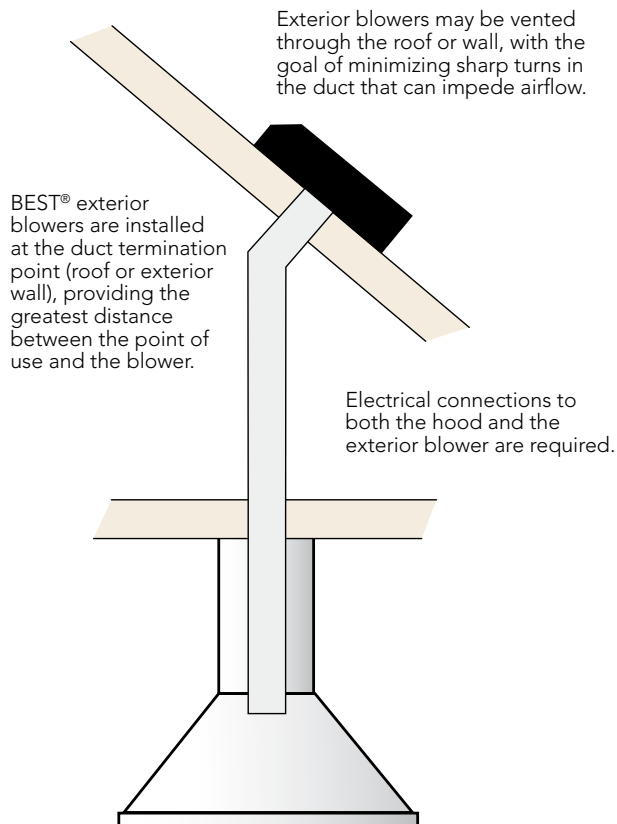

EB6 and EB9

EB12 and EB15

Model	Width "A"	Width "B"
EB12	22"	18"
EB15	25"	21"